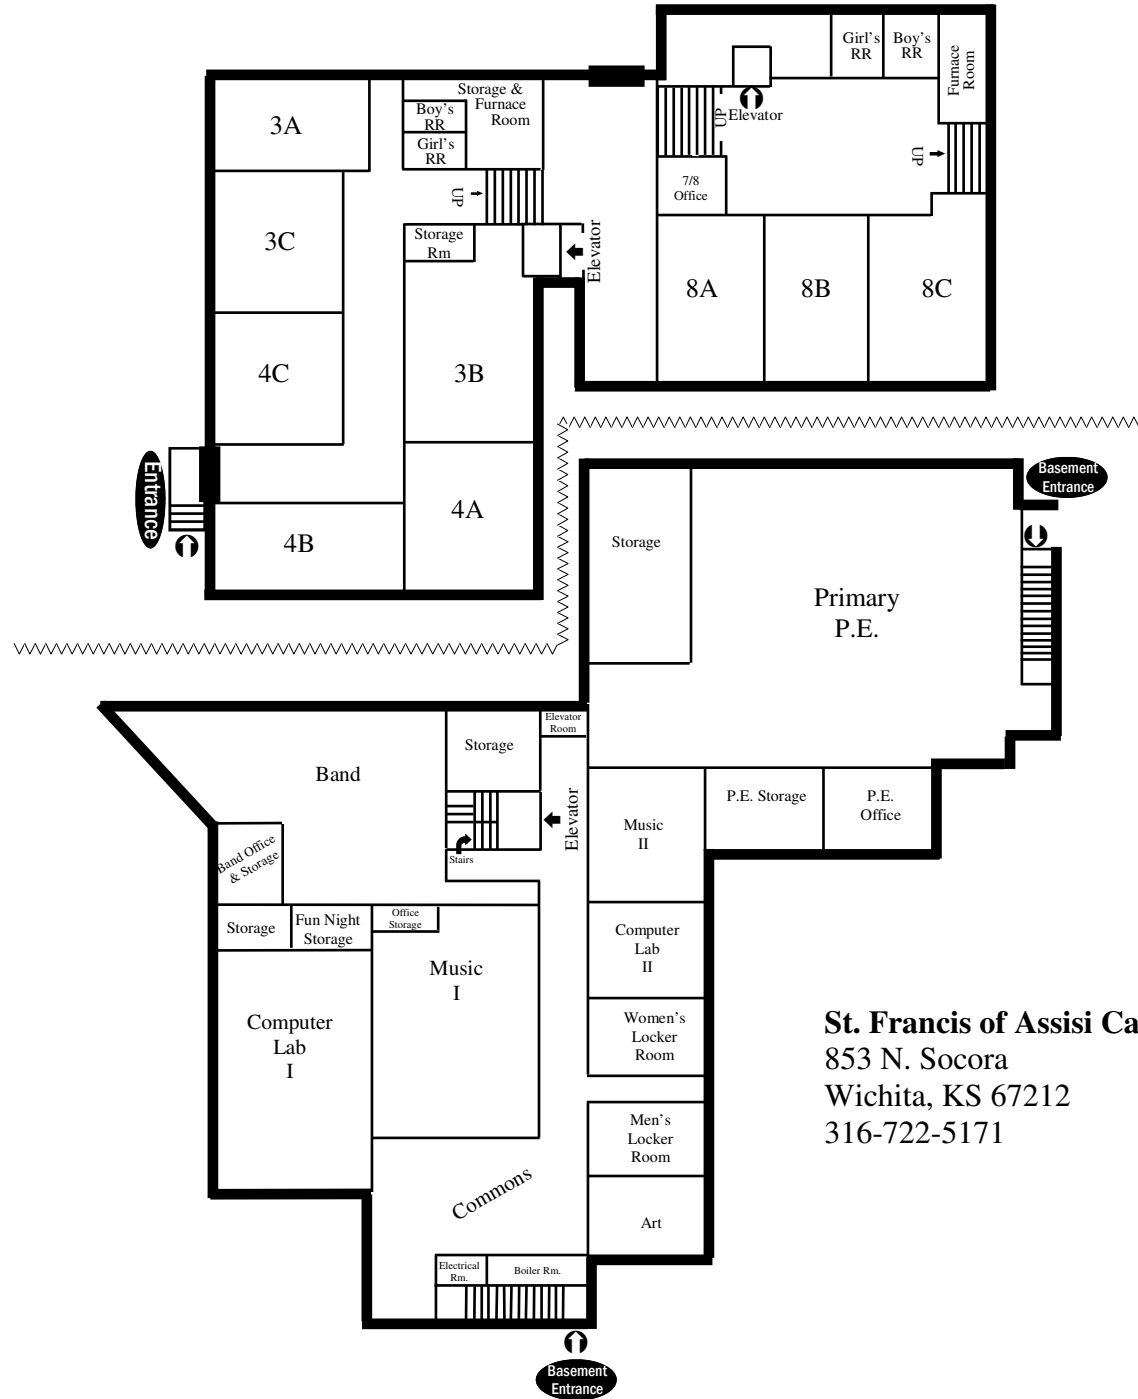

Lower Level

St. Francis of Assisi Catholic School
853 N. Socora
Wichita, KS 67212
316-722-5171